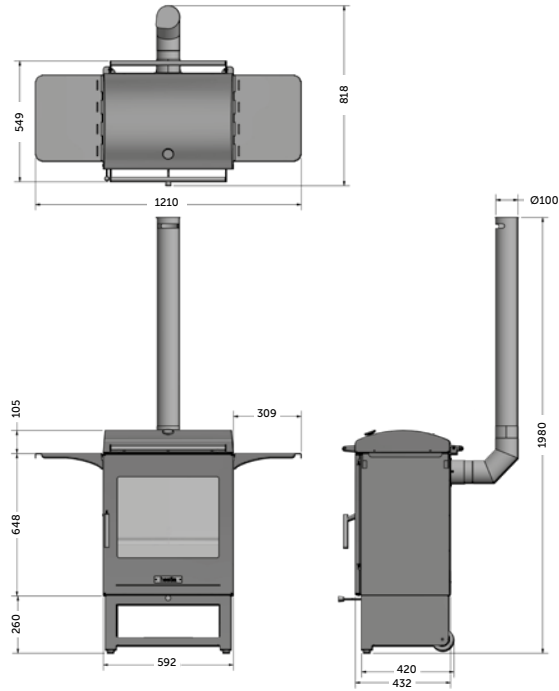

TECHNICAL INFORMATION

HESTIA HEAT & COOK GRILL 50

Product Code: 765-096