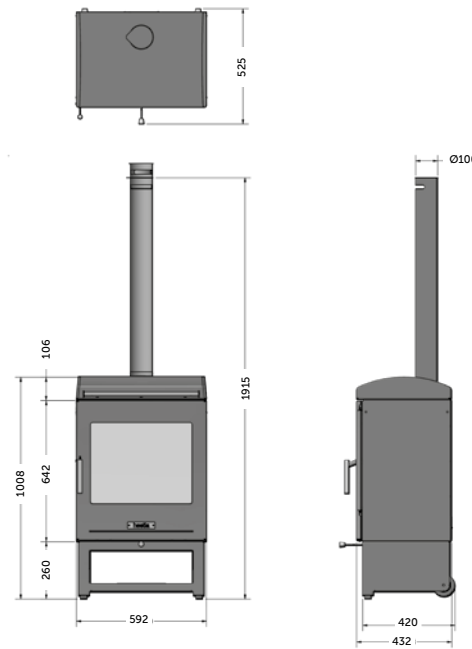

The Heat & Cook Grill 50 features handy, stainless steel removable side shelves to help you serve up delectable food to family and guests.

**Heat & Cook Grill 50 only*

KEY FEATURES

- Available as a dual-function heat & cook model and as a heat only model
- Large internal fire chamber
- Expansive viewing window
- Integrated log store
- Two-wheeled base for manoeuvrability
- Stainless steel flue
- Sleek air control
- Gloves included
- Removable thermometer*
- Stainless steel side shelves*
- Integrated adjustable baffle for heat mode and cook mode*
- Rope sealed lid*

**Heat & Cook Grill 50 only*

TECHNICAL INFORMATION

HESTIA HEAT & COOK GRILL 50

Product Code: 765-096

HESTIA HEAT 50

Product Code: 765-120

IMPORTANT INFORMATION

Whilst the Hestia Heat & Cook collection is designed for outdoor use and is made from high-quality materials, a waterproof cover is recommended for extra protection from the elements. Ensure your Hestia has completely cooled down and all embers and ash have been removed before covering.