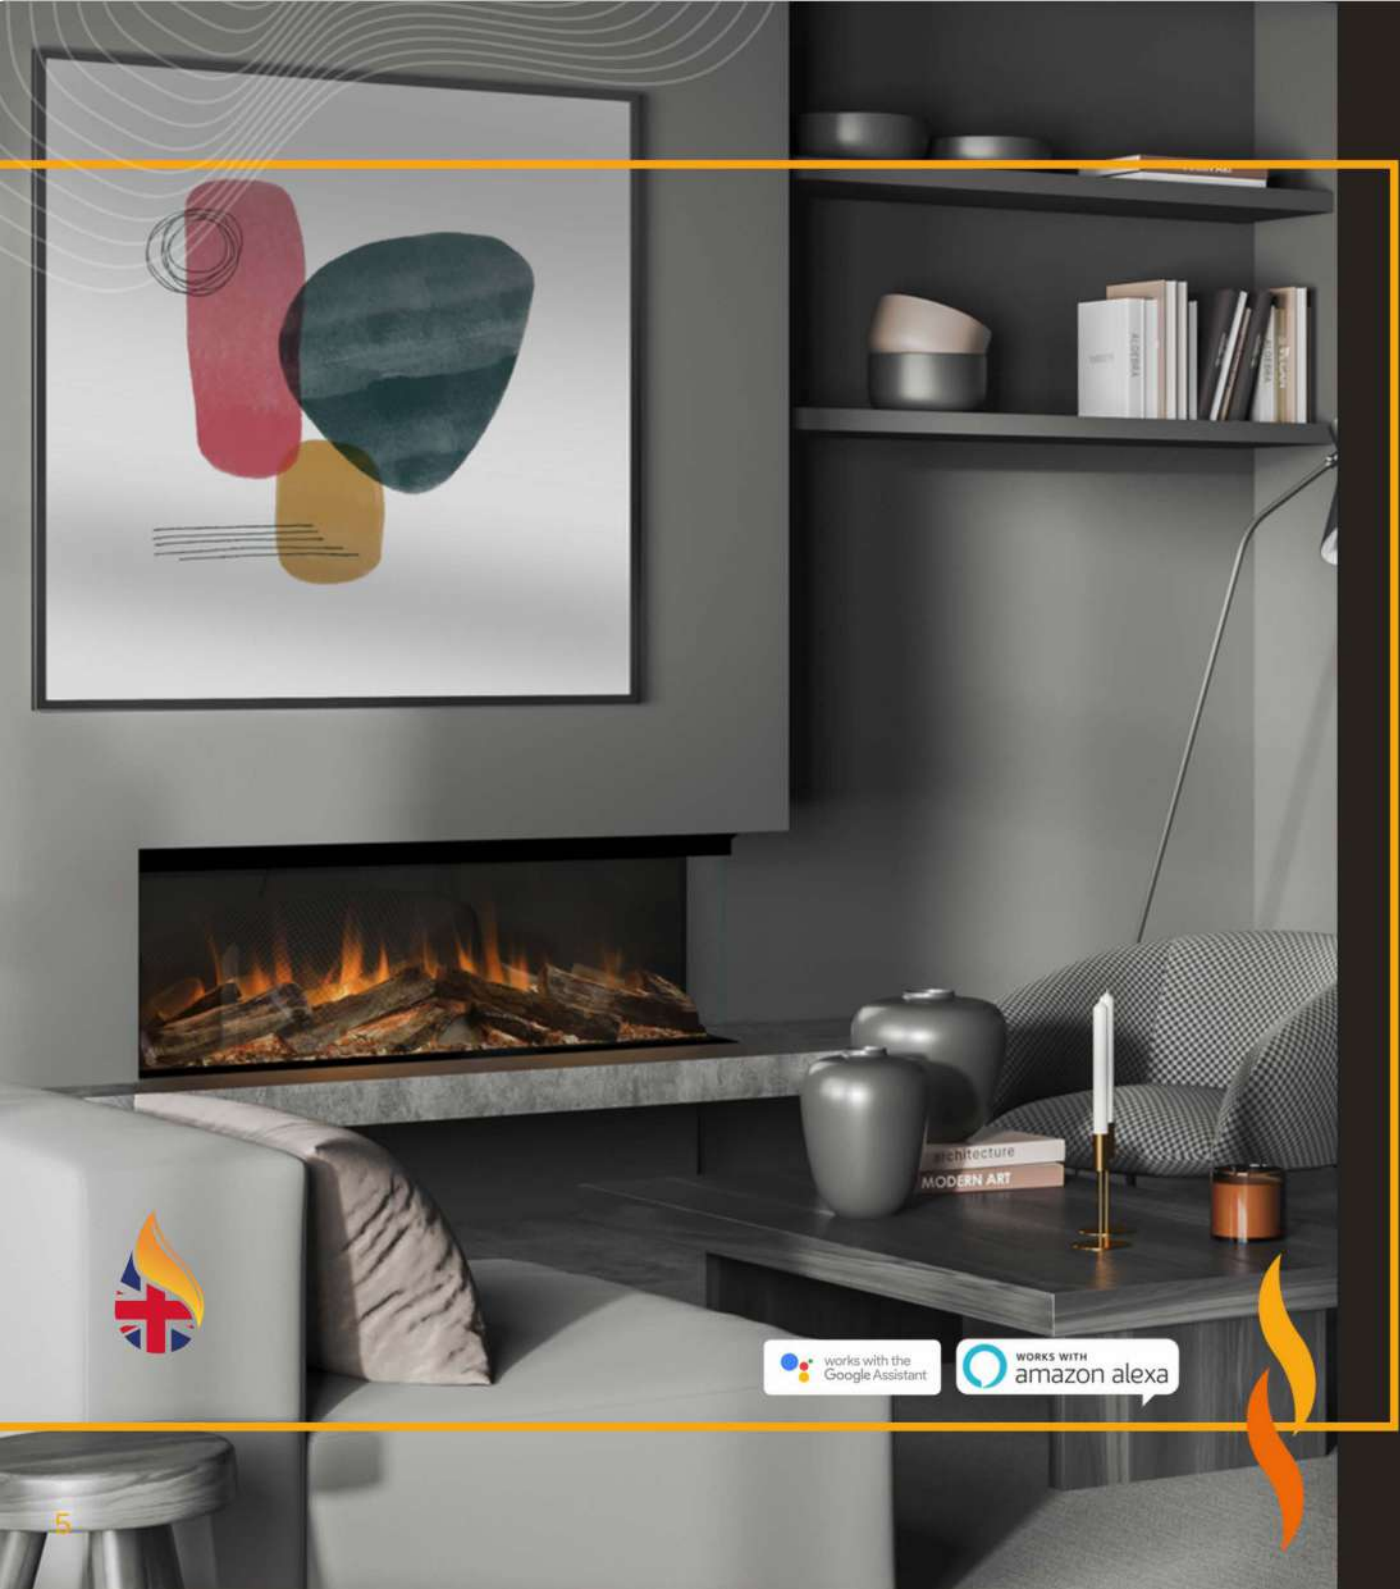

Kinver 1000 SL

- 1000mm rotisserie flame effect
- 1500W heat output
- British Woodland real loose logs
  - Vermiculite, chippings & crystals
- e-smart cloud app & remote control included
- Works Amazon Alexa or Google Home
- Overbed illumination
- 11 animations to select
- Free conversion kit to all GF1, GF2 or GF3 modification

	Overall	Window
Height	586mm	413mm
Width	1035mm	1006mm
Depth	241mm	162mm