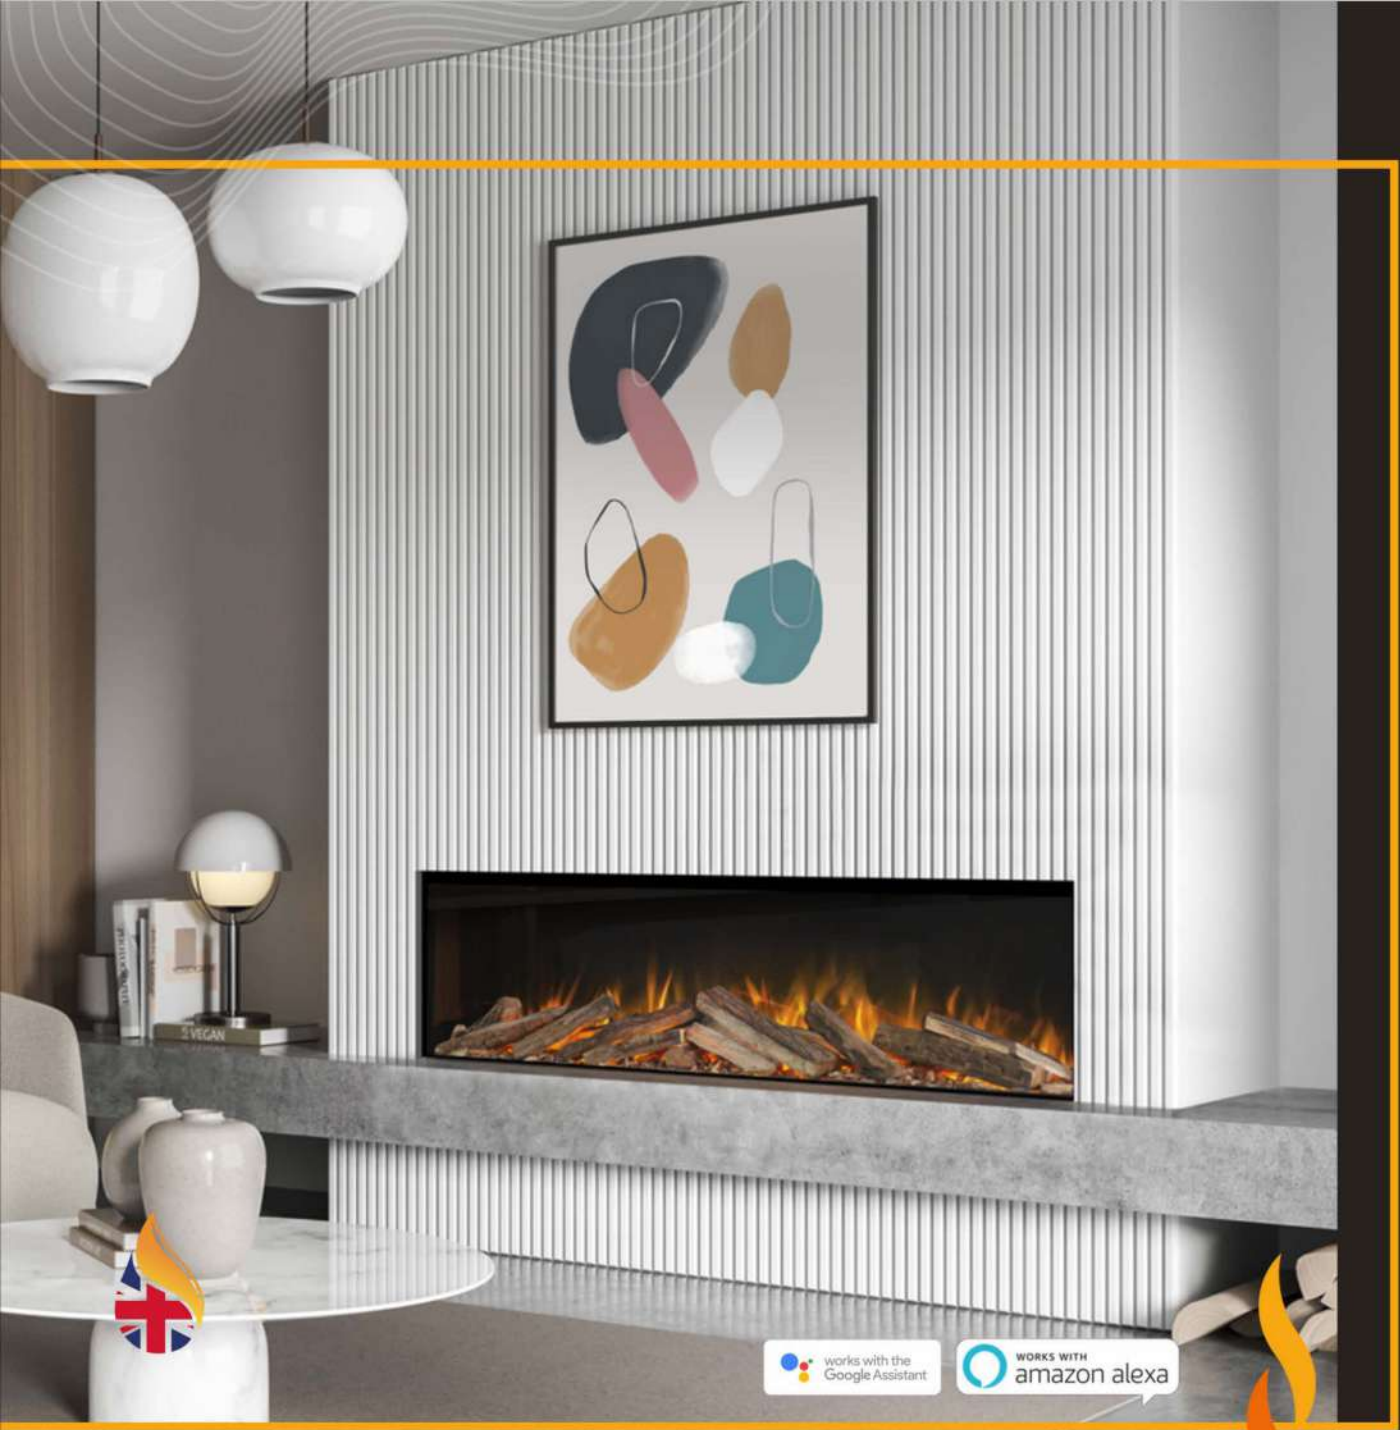

Kinver 850 SL

- 850mm rotisserie flame effect
- 1500W heat output
- British Woodland real loose logs
 - Vermiculite, chippings & crystals
- e-smart cloud app & remote control included
- Works Amazon Alexa or Google Home
- Overbed illumination
- 11 animations to select
- Free conversion kit to all GF1, GF2 or GF3 modification

	Overall	Window
Height	587mm	414mm
Width	885mm	853mm
Depth	241mm	225mm

Kinver 1000 SL

- 1000mm rotisserie flame effect
- 1500W heat output
- British Woodland real loose logs
 - Vermiculite, chippings & crystals
- e-smart cloud app & remote control included
- Works Amazon Alexa or Google Home
- Overbed illumination
- 11 animations to select
- Free conversion kit to all GF1, GF2 or GF3 modification

	Overall	Window
Height	586mm	413mm
Width	1035mm	1006mm
Depth	241mm	162mm

Kinver 1500 SL

- 1500mm rotisserie flame effect
- 1500W heat output
- British Woodland real log set
 - Vermiculite, chippings & crystals
- e-smart cloud app & remote control included
- Works Amazon Alexa or Google Home
- Overbed illumination
- 11 animations to select
- Free conversion kit to all GF1, GF2 or GF3 modification