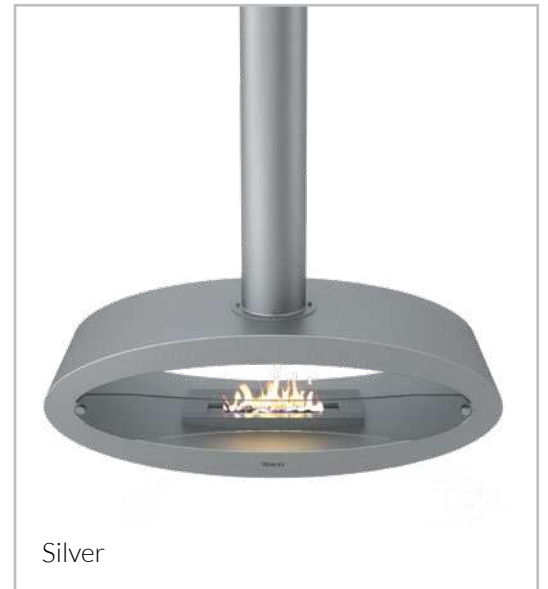

White

Silver